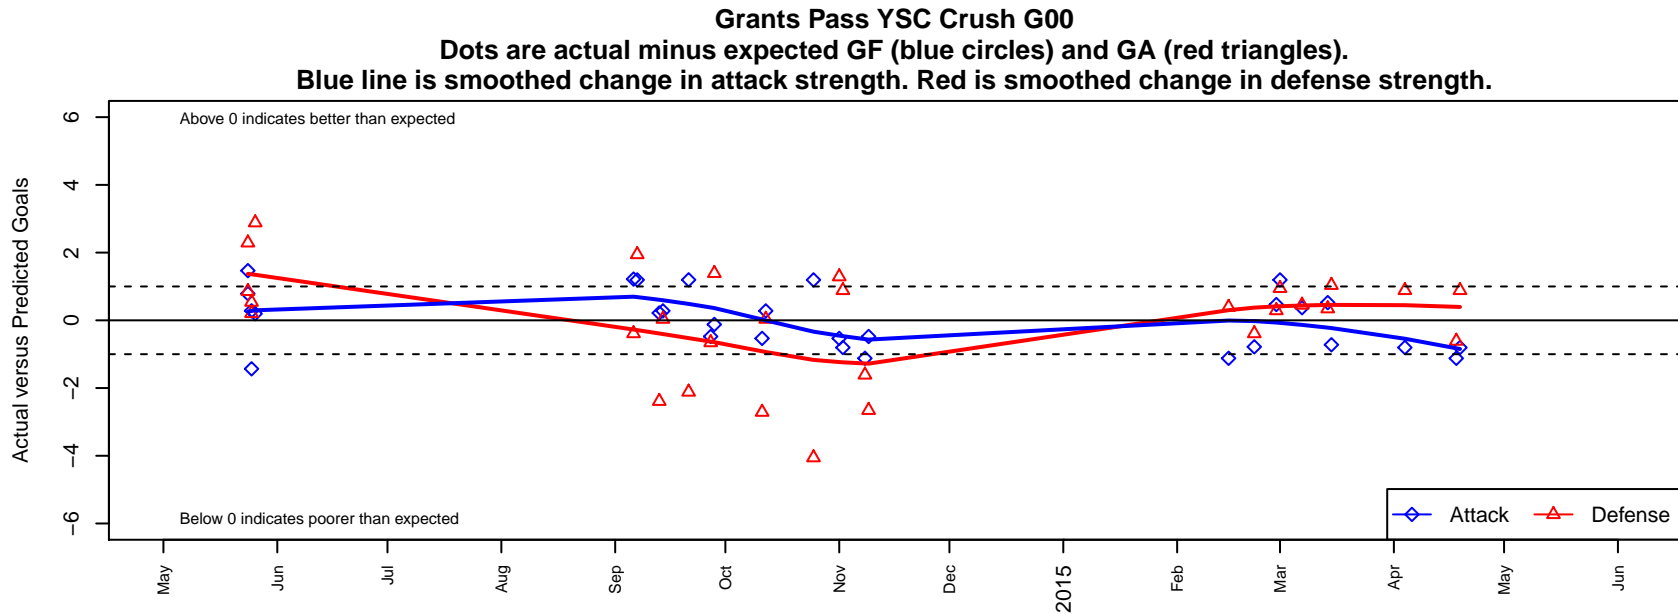

Grants Pass YSC Crush G00

Grants Pass Youth SC
 Grants Pass, OR
 G00 total strength=1190
 attack=4.52 defense=3.3
 fall league = PTT G00 Premier
 spr league = Spr OYS G00 Premier

alt names used:
 GPYSC – GU14 Crush
 Crush
 GPYSC – GU14 Crush
 GPYSC – GU14 Crush

Venues played:
 2014 Rogue Memorial GU13
 2014 PTT G00 Premier
 2014 Spr OYS G00 Premier
 2014 OYS State Cup G00

**attack and defense variance (black dot)
relative to other teams
and top 10 in region**