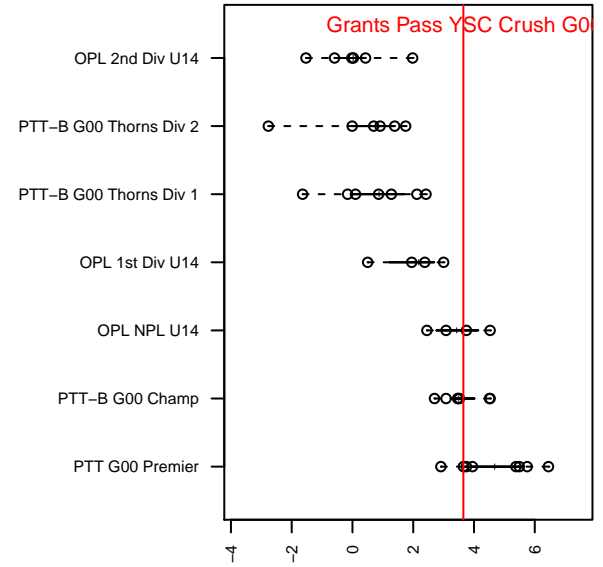

**attack and defense rating
relative to others at age
and all opponents in last 13 months**