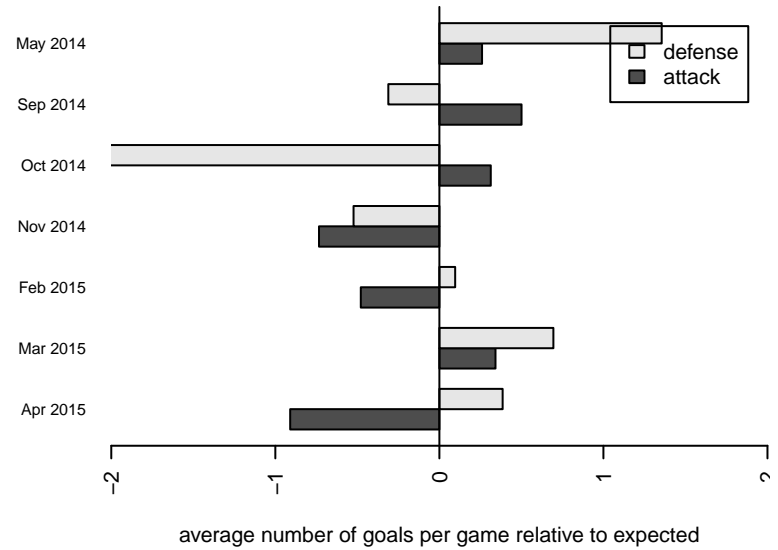

Performance relative to 13 month average